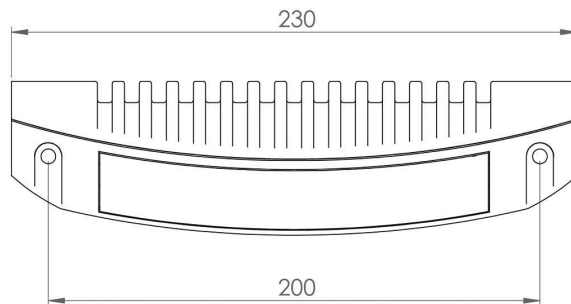

LED SCENELITE S17

1640 lumens; > 620 lux @ 1 metre

Unique curved light projections covering over 30m²

Solid aluminium casting

Multi-voltage (10-32V)

Waterproof to IP67

ECE-R10 approved

TECHNICAL SPECS OVERLEAF 
MAY 2022

DESIGNED FOR MULTI-SECTOR APPLICATIONS

LED SCENELITE SI7

1640 lumens output - Using the very best high output Cree LED technology, the SI7 Scenelite produces 1640 lumens and over 620 lux @ 1 metre.

Unique curved PCB - By pre-bending the aluminium PCB, the LEDs provide improved light distribution for a safer working environment.

Solid aluminium casting - This gives a robust product and ensures the LEDs run as cool as possible for longer life.

Waterproof to IP67 - The tough outer enclosure and potting over more sensitive components provides protection against severe weather conditions and pressure washing.

Available in BLACK (SI7_5-3MV), WHITE (SI7_5-3MVWH), RED RAL3000 (SI7_5-3MVRED) & YELLOW RAL1016 (SI7_5-3MVY).

SI7_5-3MVWH

SI7_5-3MVRED

SI7_5-3MVY

SPECIFICATION

ALL DIMENSIONS HAVE A TOLERANCE OF +/-1mm

		SI7_5-3MV (12V)	SI7_5-3MV (24V)
Voltage Range	VDC	10-32	10-32
Average Current	A	1.25	0.6
Light Output	lm	1640	1640
Watts	W	15W	15W
Weight	kg	0.3	0.3
Temp. Range	°C	-30 to +40	-30 to +40
IP Rating	IP	IP67	IP67