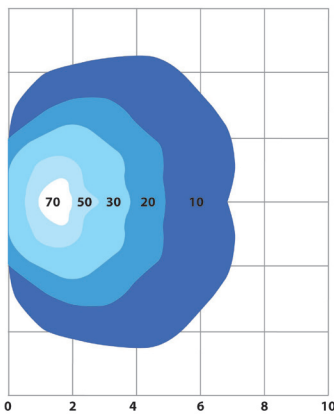

LED SCENELITE S17

1640 lumens; > 620 lux @ 1 metre

Unique curved light projections covering over 30m²

Solid aluminium casting

Multi-voltage (10-32V)

Waterproof to IP67

ECE-R10 approved

TECHNICAL SPECS OVERLEAF 
MAY 2022

DESIGNED FOR MULTI-SECTOR APPLICATIONS

LED SCENELITE SI7

1640 lumens output - Using the very best high output Cree LED technology, the SI7 Scenelite produces 1640 lumens and over 620 lux @ 1 metre.

Unique curved PCB - By pre-bending the aluminium PCB, the LEDs provide improved light distribution for a safer working environment.

Available in BLACK (SI7_5-3MV), WHITE (SI7_5-3MVWH), RED RAL3000 (SI7_5-3MVRED) & YELLOW RAL1016 (SI7_5-3MVY).

SI7_5-3MVWH

SI7_5-3MVRED

SI7_5-3MVY

SPECIFICATION

ALL DIMENSIONS HAVE A TOLERANCE OF +/-1mm

		SI7_5-3MV (12V)	SI7_5-3MV (24V)
Voltage Range	VDC	10-32	10-32
Average Current	A	1.25	0.6
Light Output	lm	1640	1640
Watts	W	15W	15W
Weight	kg	0.3	0.3
Temp. Range	°C	-30 to +40	-30 to +40
IP Rating	IP	IP67	IP67