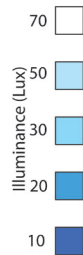

DESIGNED FOR MULTI-SECTOR APPLICATIONS

LED SCENELITE SI7

1640 lumens output - Using the very best high output Cree LED technology, the SI7 Scenelite produces 1640 lumens and over 620 lux @ 1 metre.

Unique curved PCB - By pre-bending the aluminium PCB, the LEDs provide improved light distribution for a safer working environment.

Available in BLACK (SI7_5-3MV), WHITE (SI7_5-3MVWH), RED RAL3000 (SI7_5-3MVRED) & YELLOW RAL1016 (SI7_5-3MVY).

SI7_5-3MVWH

SI7_5-3MVRED

SI7_5-3MVY

SPECIFICATION

ALL DIMENSIONS HAVE A TOLERANCE OF +/-1mm

		SI7_5-3MV (12V)	SI7_5-3MV (24V)
Voltage Range	VDC	10-32	10-32
Average Current	A	1.25	0.6
Light Output	lm	1640	1640
Watts	W	15W	15W
Weight	kg	0.3	0.3
Temp. Range	°C	-30 to +40	-30 to +40
IP Rating	IP	IP67	IP67