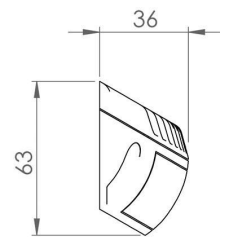

LED SCENELITE S17

1640 lumens; > 620 lux @ 1 metre

Unique curved light projections covering over 30m²

Solid aluminium casting

Multi-voltage (10-32V)

Waterproof to IP67

ECE-R10 approved

TECHNICAL SPECS OVERLEAF 
MAY 2022

Available in BLACK (SI7_5-3MV), WHITE (SI7_5-3MVWH), RED RAL3000 (SI7_5-3MVRED) & YELLOW RAL1016 (SI7_5-3MVY).

SI7_5-3MVWH

SI7_5-3MVRED

SI7_5-3MVY

SPECIFICATION

ALL DIMENSIONS HAVE A TOLERANCE OF +/-1mm

		SI7_5-3MV (12V)	SI7_5-3MV (24V)
Voltage Range	VDC	10-32	10-32
Average Current	A	1.25	0.6
Light Output	lm	1640	1640
Watts	W	15W	15W
Weight	kg	0.3	0.3
Temp. Range	°C	-30 to +40	-30 to +40
IP Rating	IP	IP67	IP67